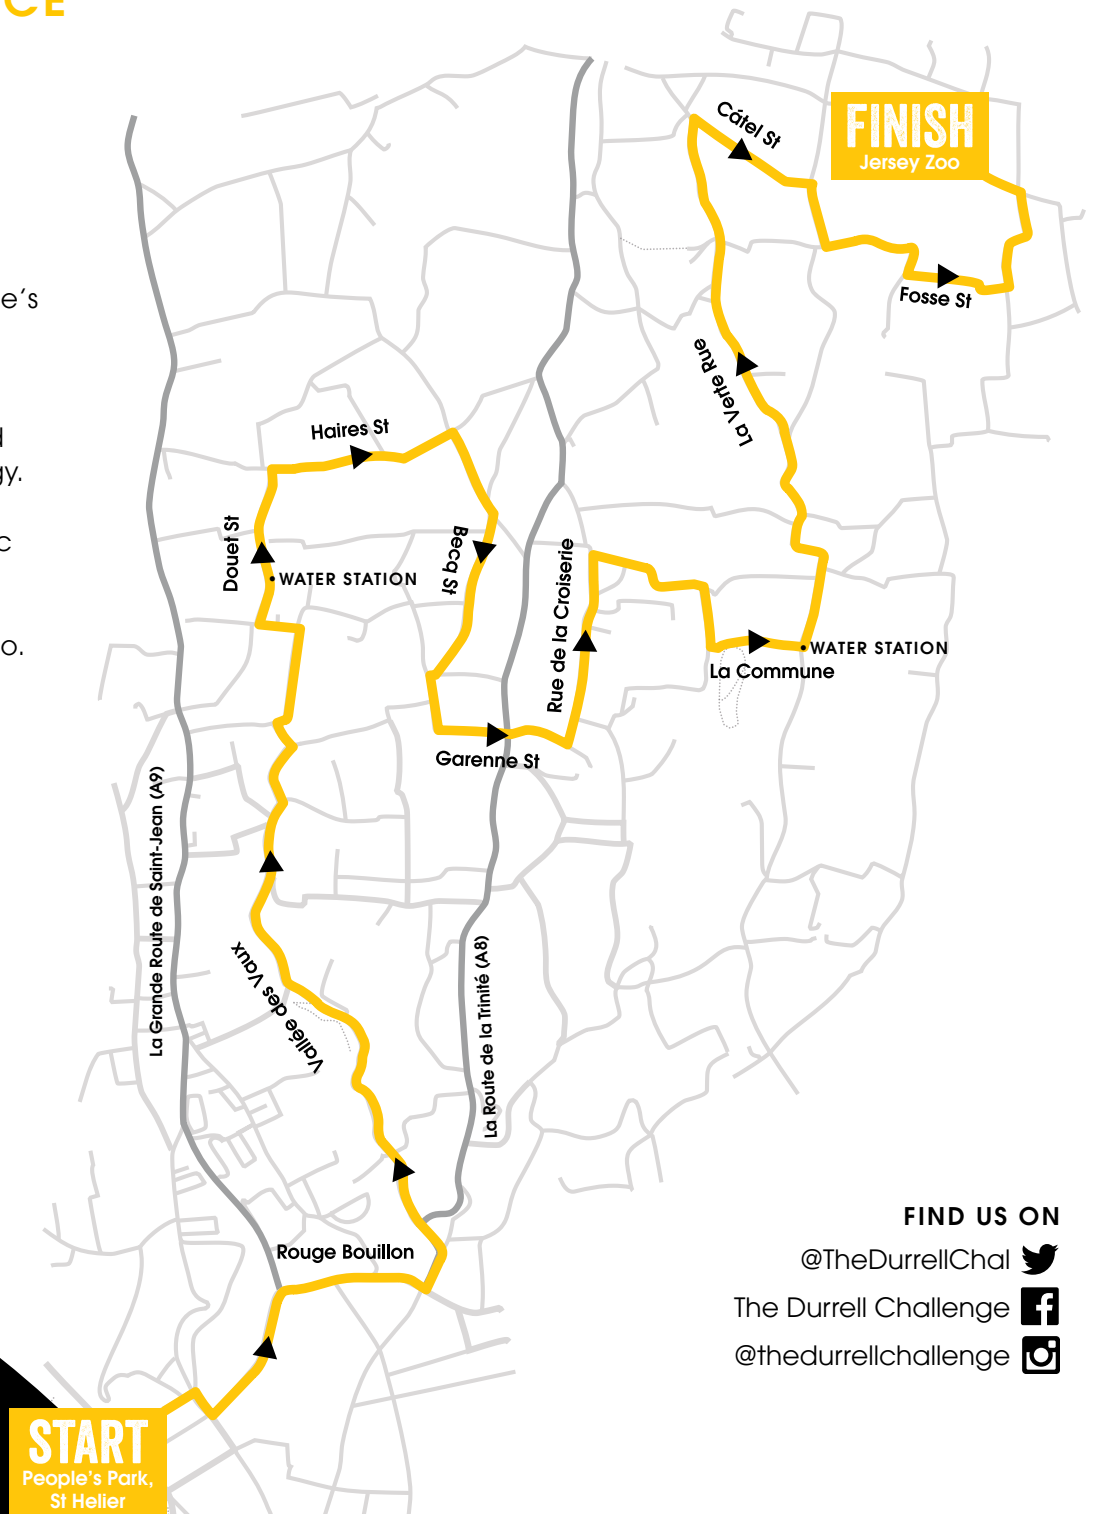

THE DURRELL CHALLENGE

13K ROAD RACE

14 MAY 2023

#DOITFORDURRELL

The race will start at People's Park, St Helier.

The race is licensed by UK Athletics and will be timed using race chip technology.

The challenging but scenic 13K course will take part largely on beautiful green lanes finishing at Jersey Zoo.

LOCATION OF ROUTE ON ISLAND

FIND US ON

@TheDurrellChal

The Durrell Challenge

@thedurrellchallenge

BUTTERFIELD